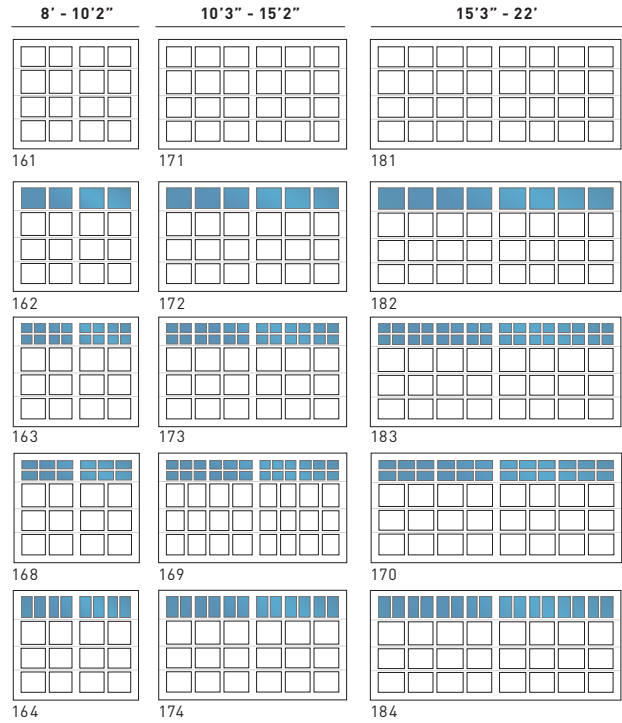

PINNACLE PANEL STYLES

ALUMINUM ONLY

ALUMINUM ONLY

	8' - 10'2"	10'3" - 15'2"	15'3" - 22'	8' - 10'2"	10'3" - 15'2"	15'3" - 22'
FULL HEIGHT						
	61	71	81	11	21	31
	NO ARCH					
62		72	82	12	22	32
63		73	83	13	23	33
64		74	84	14	24	34
65		75	85	15	25	35
66		76	86	16	26	36
67	77	87	17	27	37	
SINGLE ARCH						
	68	78	88	18	28	38
	69	79	89	19	29	39
70	80	90	20	30	40	
DOUBLE ARCH						
	71	81	91	21	31	41
72	82	92	22	32	42	
CHICAGO						
	8	9	10	5	6	7

PINNACLE PANEL STYLES

ALUMINUM / STEEL

ALUMINUM / STEEL

FULL HEIGHT

NO ARCH

ALUMINUM ONLY

ALUMINUM ONLY

SINGLE ARCH

DOUBLE ARCH

MEASUREMENTS:

8'-10'2" widths = [2438-3099]
 10'3"-15'2" widths = [3124-4623]
 15'3"-22' widths = [4648 - 6706]

STANDARD RADIUS: