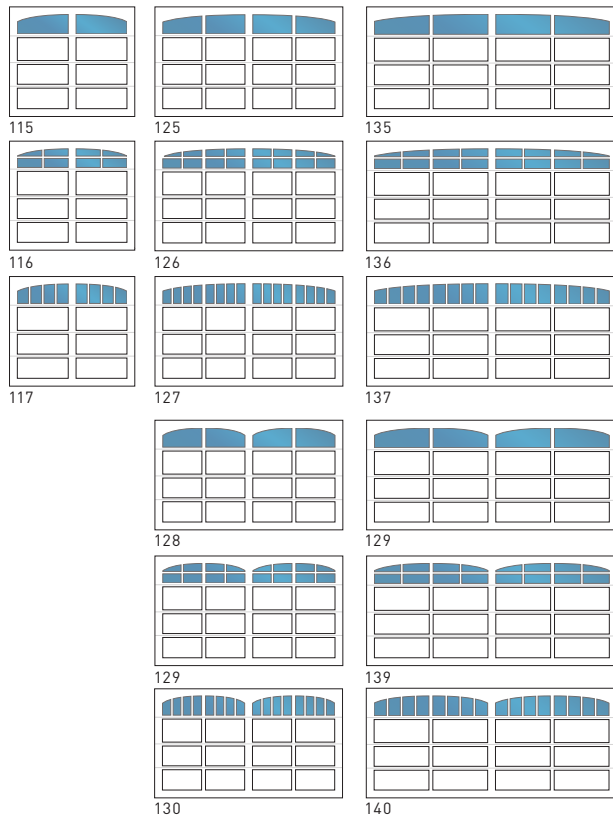

PINNACLE PANEL STYLES

ALUMINUM ONLY

ALUMINUM ONLY

	8' - 10'2"	10'3" - 15'2"	15'3" - 22'	8' - 10'2"	10'3" - 15'2"	15'3" - 22'
FULL HEIGHT						
	61	71	81	11	21	31
	NO ARCH					
62		72	82	12	22	32
63		73	83	13	23	33
64		74	84	14	24	34
65		75	85	15	25	35
66		76	86	16	26	36
67	77	87	17	27	37	
SINGLE ARCH						
	68	78	88	18	28	38
	69	79	89	19	29	39
70	80	90	20	30	40	
DOUBLE ARCH						
	71	81	91	21	31	41
72	82	92	22	32	42	
CHICAGO						
	8	9	10	5	6	7

PINNACLE PANEL STYLES

ALUMINUM / STEEL

ALUMINUM / STEEL

FULL HEIGHT

NO ARCH

ALUMINUM ONLY

ALUMINUM ONLY

SINGLE ARCH

DOUBLE ARCH

MEASUREMENTS:

8'-10'2" widths = [2438-3099]
 10'3"-15'2" widths = [3124-4623]
 15'3"-22' widths = [4648 - 6706]

STANDARD RADIUS: