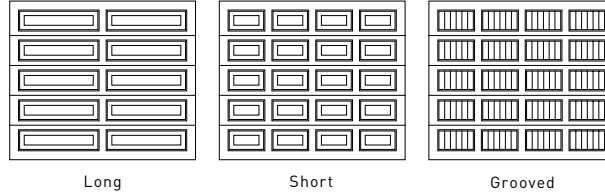

32 Steel-Framed Smoked Windows / Long Panel / White Mist

Short Panel / Wide Center Style / Black Gray / With Antique Hardware

70 Steel-Framed Smoked Windows / Long Panel / Wide Center Style / Adobe Stone

## PANEL STYLES

5-Section (7' (2134) high) design. 24 gauge steel. **Optional wide center style available.** Max height is 13' 3" (4039).

Long

Short

Grooved