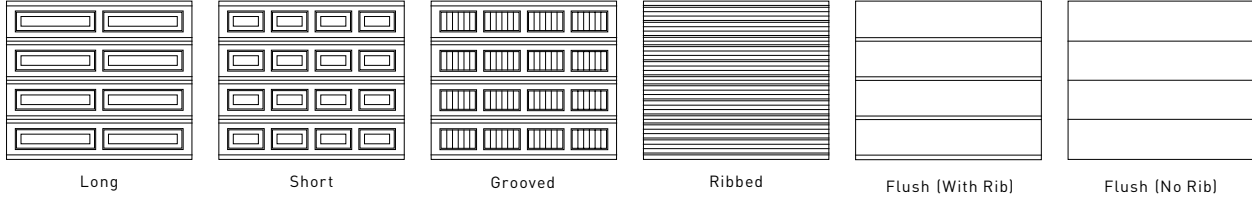

83 Steel-Framed Smoked Windows / Short Panel / Walnut Wood Grain Steel

PANEL STYLES

24 gauge steel. 4-section 7' (2134) high. Optional wide center style available.

Long

Short

Grooved

Ribbed

Flush (With Rib)